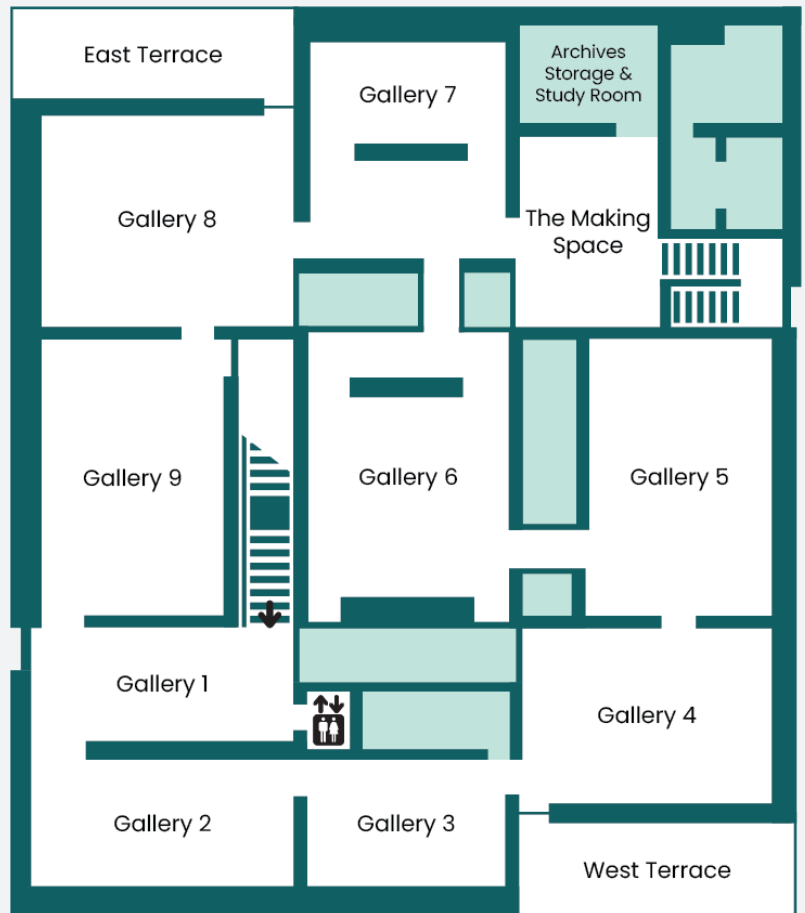

1st Floor Clyfford Still Museum

2nd Floor Clyfford Still Museum