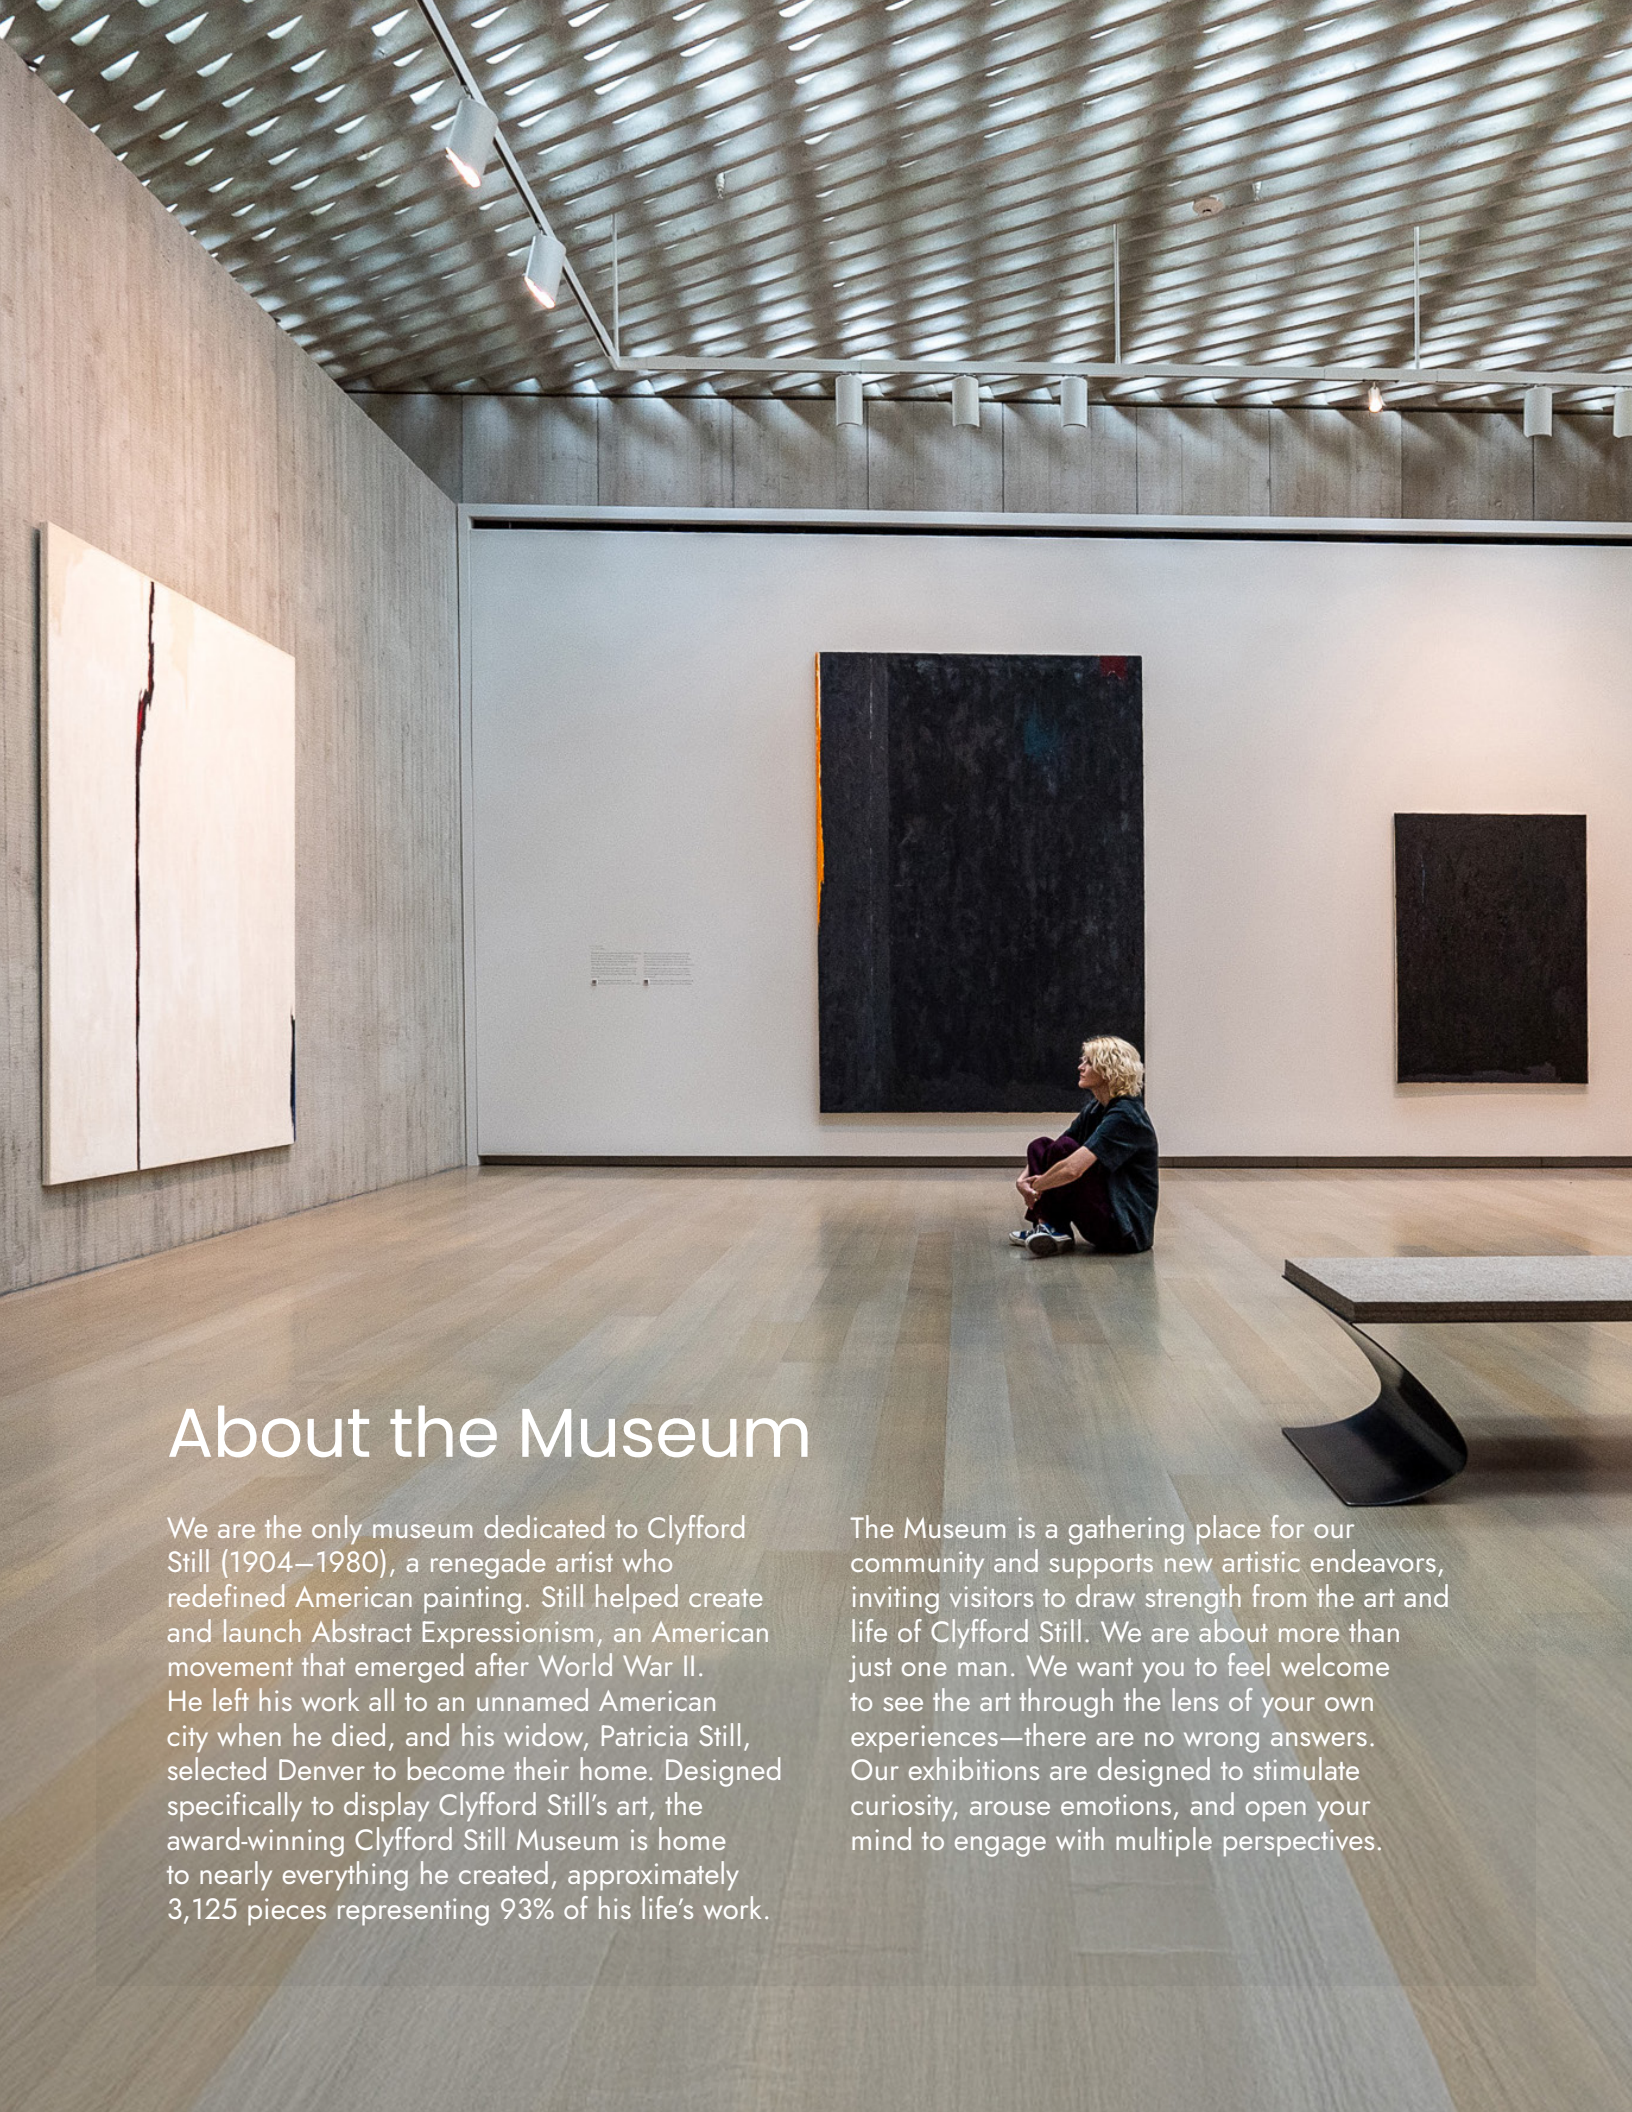

Private Events

CLYFFORD STILL MUSEUM

1250

STILL Clyfford
Still
Museum

About the Museum

We are the only museum dedicated to Clyfford Still (1904–1980), a renegade artist who redefined American painting. Still helped create and launch Abstract Expressionism, an American movement that emerged after World War II. He left his work all to an unnamed American city when he died, and his widow, Patricia Still, selected Denver to become their home. Designed specifically to display Clyfford Still's art, the award-winning Clyfford Still Museum is home to nearly everything he created, approximately 3,125 pieces representing 93% of his life's work.

The Museum is a gathering place for our community and supports new artistic endeavors, inviting visitors to draw strength from the art and life of Clyfford Still. We are about more than just one man. We want you to feel welcome to see the art through the lens of your own experiences—there are no wrong answers. Our exhibitions are designed to stimulate curiosity, arouse emotions, and open your mind to engage with multiple perspectives.